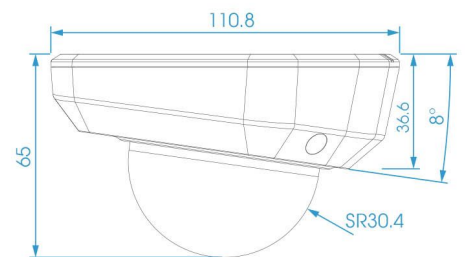

DIMENSIONS (mm)

SUPPORTED BROWSERS

Firefox

IE

Chrome

Safari

	Model	MS-C2973-PB (2.0MP)	MS-C4473-PB (4.0MP)
Camera	Image Sensor	1/2.8" Progressive Scan CMOS	1/3" Progressive Scan CMOS
	Min. Illumination	Color: 0.002Lux@F1.2 B/W: 0Lux with IR on	Color: 0.008Lux@F1.2 B/W: 0Lux with IR on
	WDR	Super WDR up to 140dB	Super WDR up to 120dB
	Lens	3.6mm @F1.6	
	Mount	M12	
	Field of View	H67.2°(3.6mm)	
	Shutter Time	1/100000s~1/5s	
	IR Distance	Up to 20m	
	Day&Night	ICR Filter Auto Switch	
Video	Max Image Resolution	1920×1080	2592×1520
	Frame Rate	30fps(1920×1080), 30fps(1280×960), 30fps(1280×720), 30fps(704×576)	20fps(2592×1520), 30fps(2304×1296), 30fps(1920×1080), 30fps(1280×960), 30fps(1280×720), 30fps(704×576)
	Video Compression	H.265(HEVC)/H.264/MJPEG	
	Video Bit Rate	16Kbps~16Mbps(CBR/VBR Adjustable)	
	Image Setting	Brightness/Contrast/Saturation/Sharpness	
Network	Ethernet	1*RJ45 10M/100M Ethernet Port	
	Network Storage	NAS(Support NFS, SMB/CIFS)	
	Protocol	TCP/IP, UDP, RTP, RTSP, RTCP, HTTP, HTTPS, DNS, DDNS, DHCP, FTP, NTP, SMTP, SNMP, UPnP, SIP, IPv6, PPPoE, VLAN	
Audio	Audio Streaming	Built-in Microphone	
	Audio Compression	G.711/AAC	
System	Storage	Support Micro SD/SDHC/SDXC Local Storage, up to 64G	
	Advanced Function	Motion Detection, Privacy Masking, Backlight Compensation, 3D-DNR, ROI	
	SIP/VoIP Support	Yes, Voice & Video-over-IP	
	Event Trigger	Motion Detection, Network Disconnection, etc.	
	Event Action	FTP Upload/SMTP Upload/ SD Card Record/ SIP Phone	
	System Compatibility	ONVIF Profile S	
General	Working Temperature	-30°C~60°C	
	Working Humidity	0~90%(Non-condensing)	
	Power Supply	PoE	
	Power Consumption	2.5W MAX	
		5W MAX (With IR on)	5.5W MAX (With IR on)
	Weather Proof	Up to IP67Rating for Weather-resistant Performance	
	Housing	Vandal-proof IK09-rated Metal Housing	
	Weight	500g	
	Dimensions	110.8mmX118.5mmX65mm	
Warranty	2 Years		